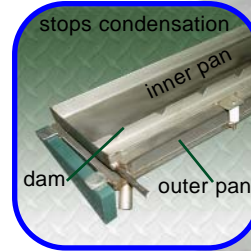

M-100L Press Parts

Version 2013 Volume 1

AIR STAMPING INC.

www.airstamping.com
217-342-1283 phone

AS-125359-A
Quick Plate Lockup

AS-125359-B
Clamping Bolt

AS-125359-D
Yellow Spring

Double Wall Water Pan (DWWP)

AS-141270-AY
Dog Bone Assembly

AS-147783
Bearer

AS-147937
Plate Reel Rod

AS-147938
Blanket Reel Rod

AS-152490
Vibrator Roll Water Tube

SLC-1180
Signature Log Clamp

REVERSE ENGINEERING

ASI is committed to the continued growth in press & bindery parts. Items that are too expensive, are hard to find, have long lead time, or need improving; the ASI Team welcomes the opportunity to assist with your parts needs.