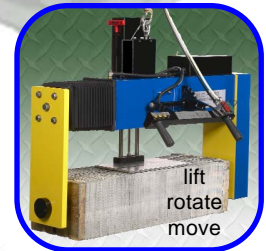

AS-141270-AY
Dog Bone Assembly

AS-147783
Bearer

AS-147937
Plate Reel Rod

AS-147938
Blanket Reel Rod

AS-152490
Vibrator Roll Water Tube

SLC-1180
Signature Log Clamp

REVERSE ENGINEERING

ASI is committed to the continued growth in press & bindery parts. Items that are too expensive, are hard to find, have long lead time, or need improving; the ASI Team welcomes the opportunity to assist with your parts needs.