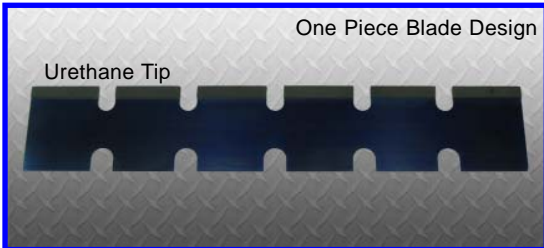

M-110 & M-110B Folder Parts

Version 2013 Volume 1

AIR STAMPING INC.

www.airstamping.com
217-342-1283 phone

AS-361174-1

1/2 Length Jaw Blade - GS