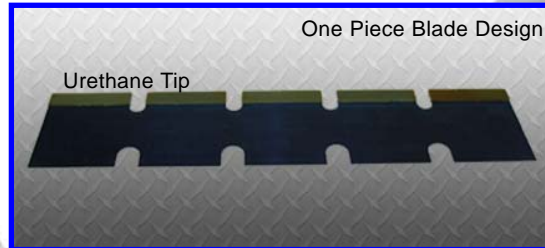

## AIR STAMPING INC.

www.airstamping.com  
217-342-1283 phone

**AS-361174-1**

1/2 Length Jaw Blade - GS

**AS-361174-2**

1/2 Length Jaw Blade - WS

**AS-361199**

1st Jaw Stripper