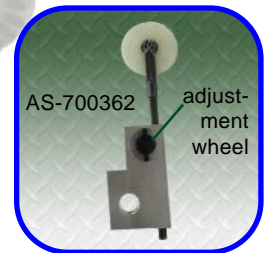

AS-453652
Ink Fountain Roller

No Picture
Available

AS-455716
Ink Fountain Roller

No Picture
Available

AS-459598
Plate Bearer Cylinder

No Picture
Available

AS-459599
Blanket Bearer Cylinder

AS-387

**DC Telecolor Manual
Adjustment Tool**

AS-468552-5
Water Form Roll

No Picture
Available

AS-469284-1
Eccentric Stud

AS-469285-1
Eccentric Stud

AS-481028
Cylinder Bearing

AS-481029
Cylinder Bearing

No Picture
Available

AS-629872
Ductor Gear

AS-700362
adjust-
ment
wheel

Bustle Wheel

No Picture
Available

AS-629873
Spur Gear

No Picture
Available

AS-629875
Spur Gear

No Picture
Available