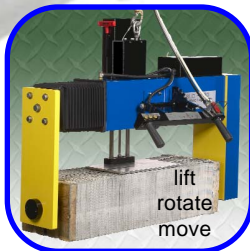

**AS-4M010112-A**  
Large Pin

No Picture Available

**AS-4M830131**  
Slip Roller

lift  
rotate  
move

**SLC-1180**  
Signature Log Clamp

**AS-PRWS15T**  
Water Stop

No Picture Available

**AS-T25269**  
Catep Gear Box