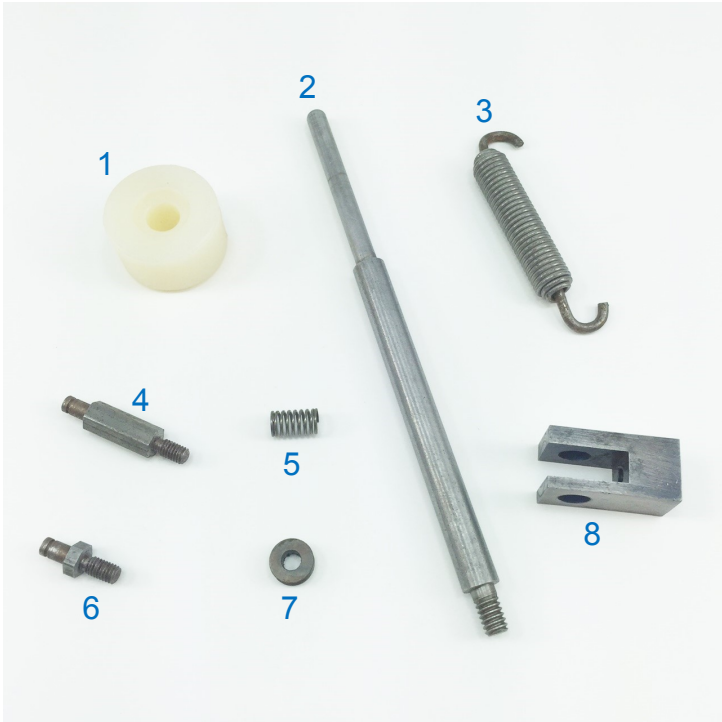

Replacement Parts for Goss Saddle Stitch

Version 2016 Volume 2

AIR STAMPING INC.

www.airstamping.com

217-342-1283

1	AS-FG10B209C	Sliding Gear
2	AS-FS14-263B	Chain Top Plain
3	AS-FS14-344B	Chain Top
4	AS-FS15-255	Right Pull Up Shaft
5	AS-FS15-169A	Idler Gear
6	AS-VG25A201A	Chain Pusher
7	AS-FS14-356	Chain Pusher
8	AS-FS11-210A	Right Line Shaft (Not Shown)
9	AS-FS15-253	Left Pull Up Shaft (Not Shown)
10	AS-FS15-254	Center Pull Up Shaft

9	AS-VG13A100A	Gripper Seat
10	AS-VG18-121B	Pivot Stud
11	AS-VG14A107	Short Lap Gripper
12	AS-VG14A106	Long Lap Gripper
13	AS-VG21A108	Gripper Seat Insert
14	AS-VG34B108-Q	Sword Fiber Optic Wiper (Enhanced)
15	AS-VG15A114A	Dipper Spring Rod

Replacement Parts for
Goss Saddle Stitch

Version 2016 Volume 2

AIR STAMPING INC.

www.airstamping.com
 217-342-1283

1	AS-EG77-20	Pressure Roller
2	AS-EG81-7	Spring Rod
3	AS-EG332-25	Spring
4	AS-EG317-2	Spring Pin
5	AS-EG252-5	Spring
6	AS-EG315-4	Short Spring Pin
7	AS-EG317-3	Spring Eye
8	AS-EG81-8	Spring Rod Eye